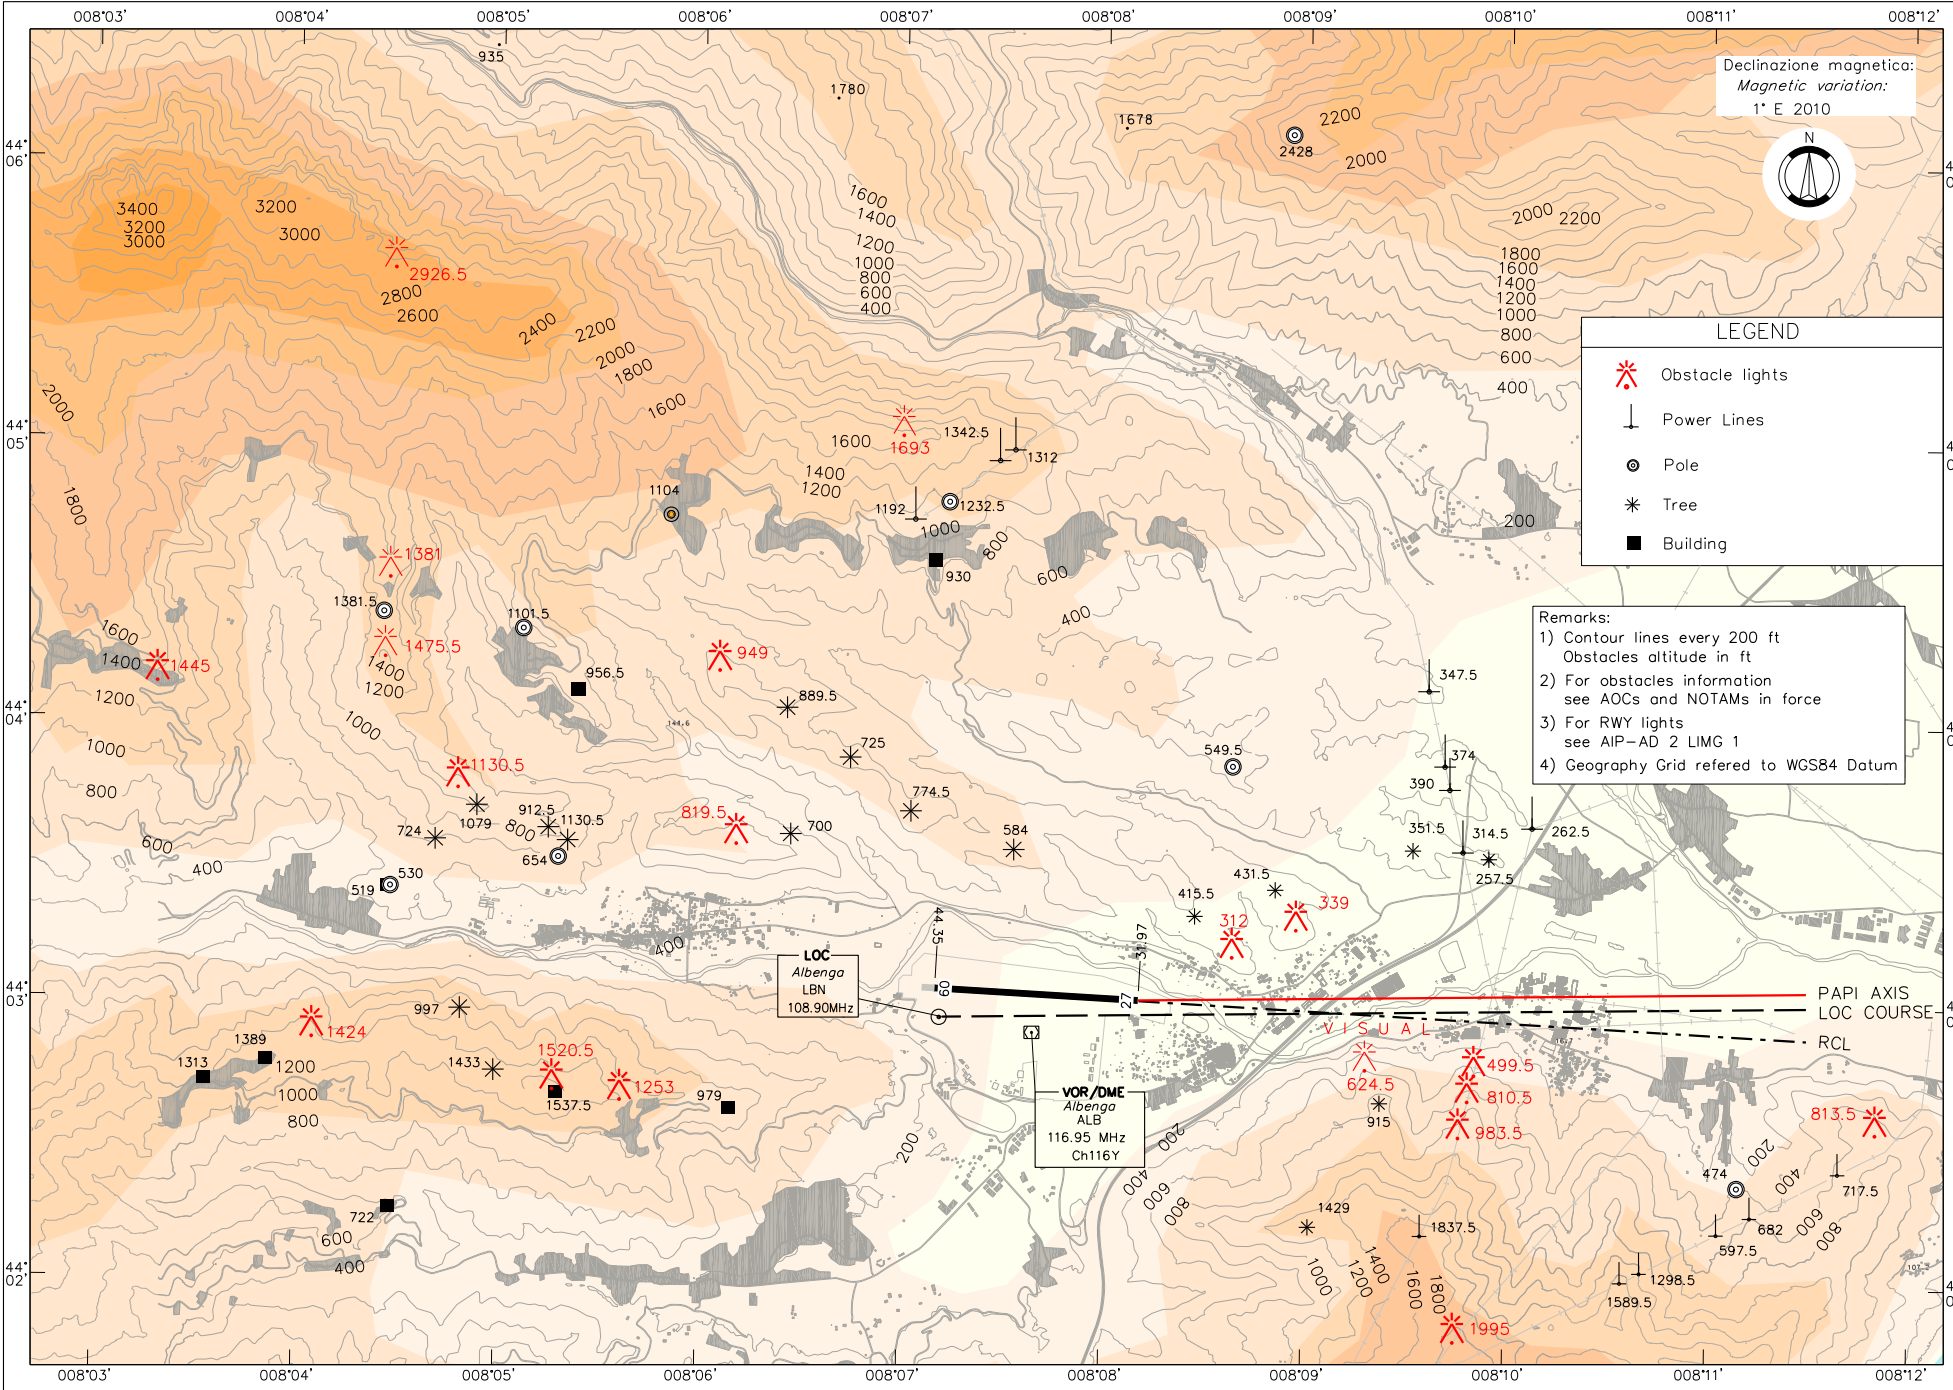

CHANGE: REPRINTING

ENAV - Roma

Data obstacle lights information provided by: AVA SPA

AIRAC effective date 13 NOV 2014 (A10/14)

Declinazione magnetica:
Magnetic variation:
1° E 2010

AFIS
Albenga
Aerodrome Info

FIS
Milano Info

123,850
128,925

AD ELEV
149

L
M

ALBENGA

AD 2 LIMG 5-7

VISUAL AIDS CHART