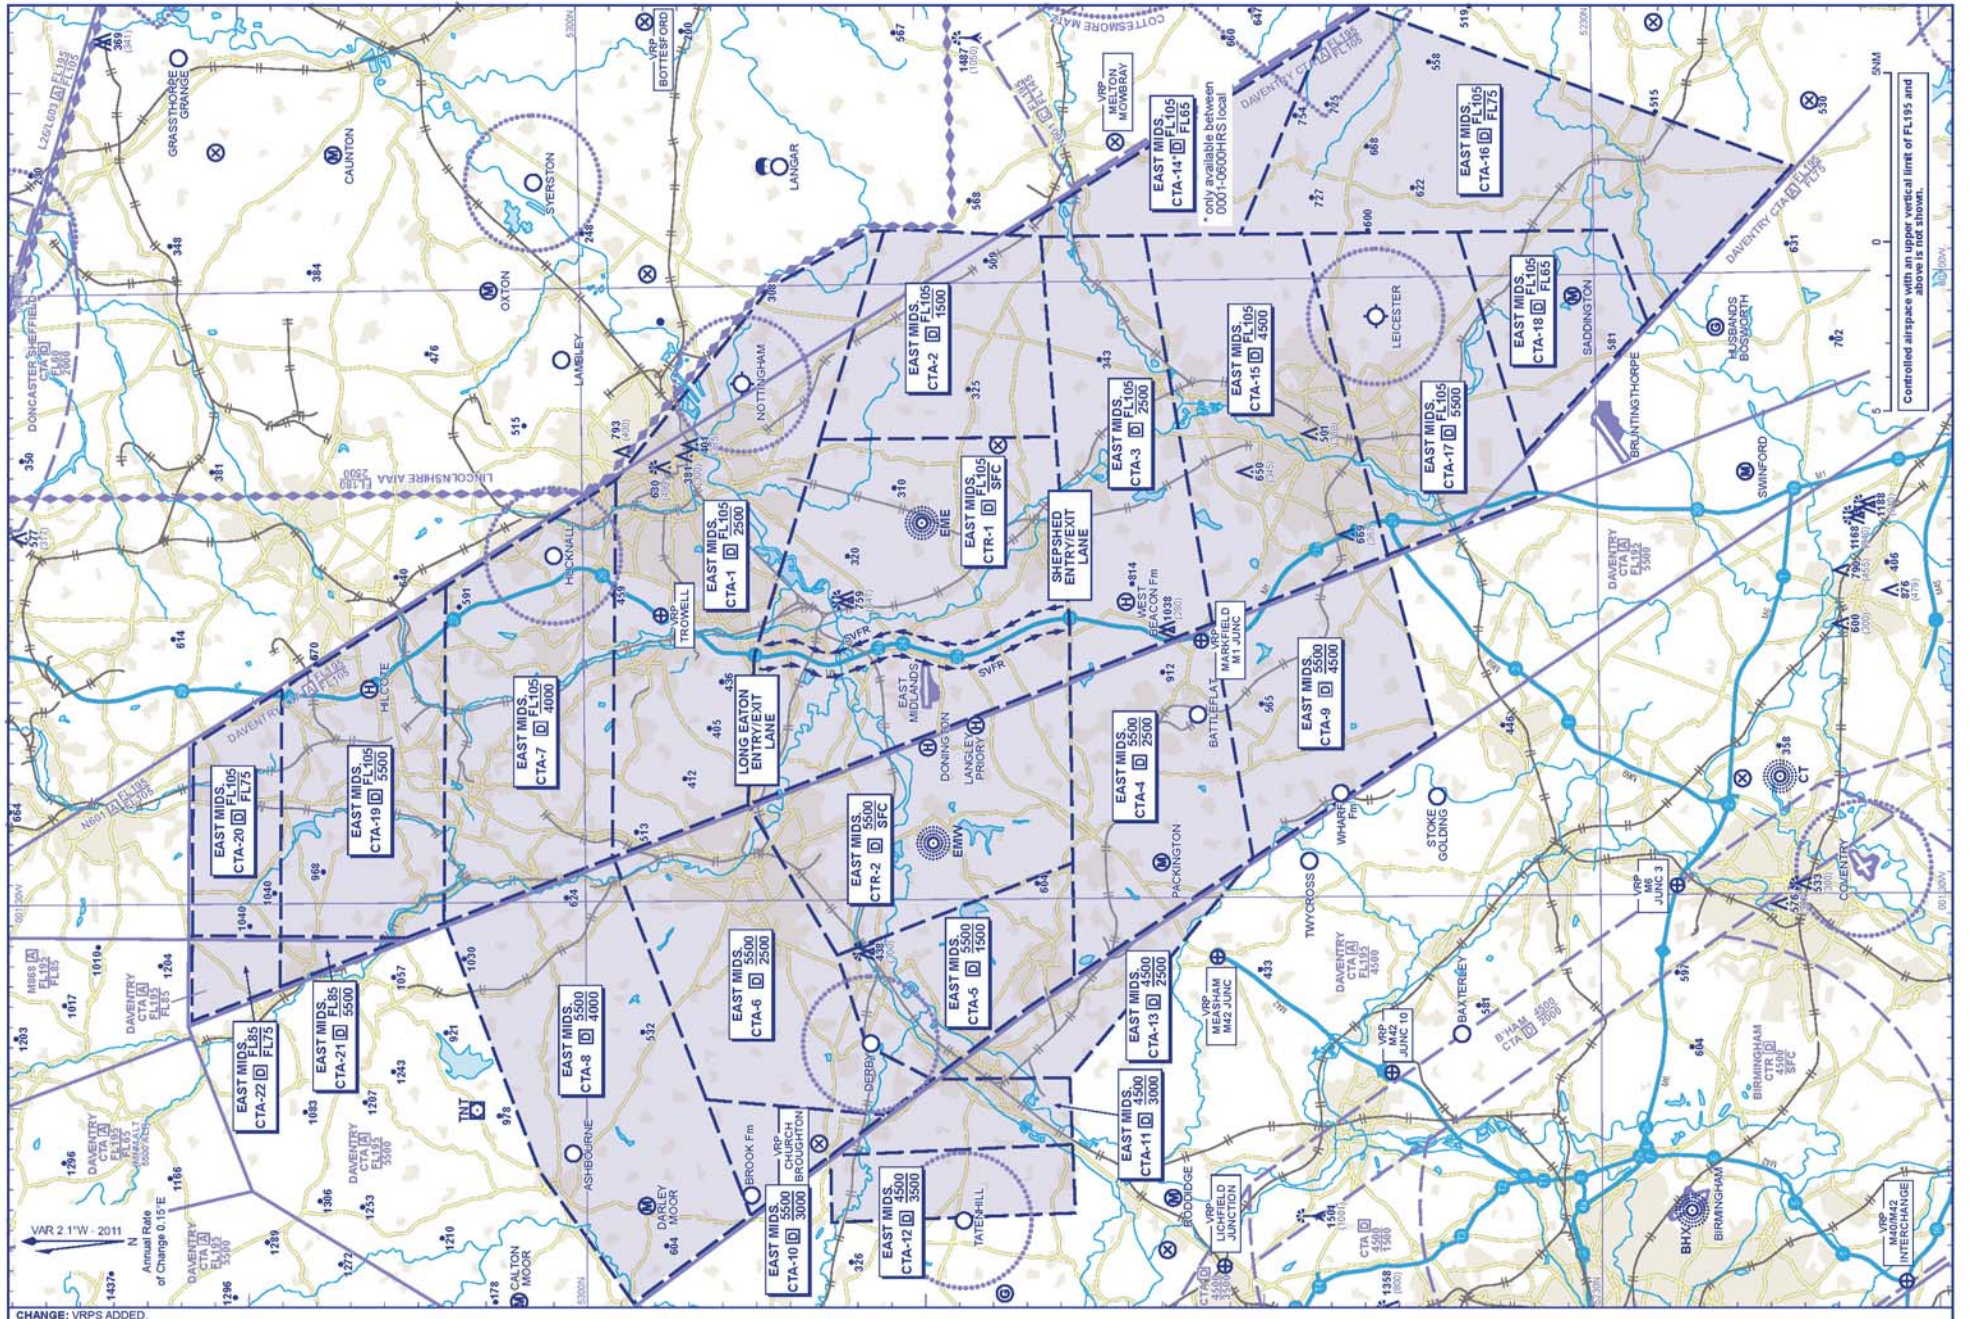

CONTROL ZONE AND CONTROL AREA - ENTRY/EXIT LANES AND VRPs

EAST MIDLANDS

CHANGE: VRPs ADDED.  
AERO INFO DATE 11 JAN 11