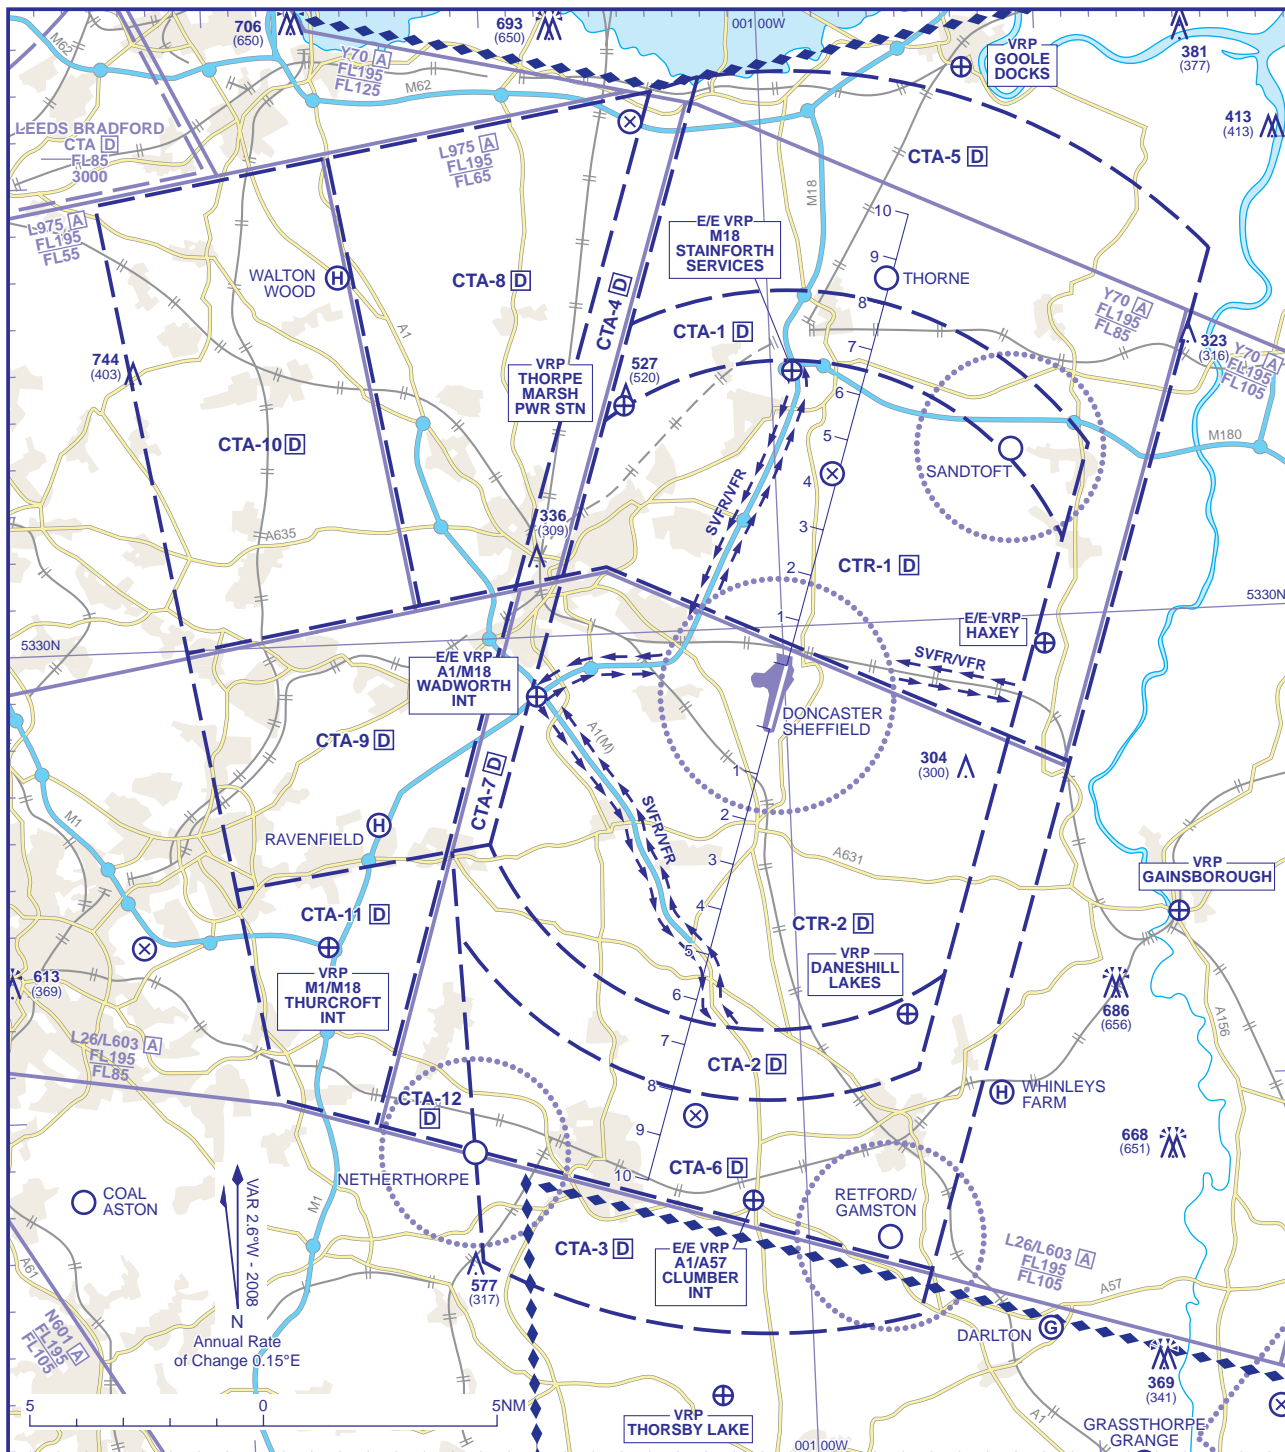

CONTROL ZONE AND CONTROL AREA CHART

DONCASTER SHEFFIELD

ATS AIRSPACE VERTICAL LIMITS Controlled airspace with an upper vertical limit of FL195 and above is not shown.

DONCASTER SHEFFIELD								
CTR-1	D	FL85 SFC	CTA-3	D	FL60 2000	CTA-7	D	FL105 2000
CTR-2	D	FL105 SFC	CTA-4	D	FL65 2000	CTA-8	D	FL65 4000
CTA-1	D	FL85 1500	CTA-5	D	FL85 2000	CTA-9	D	FL85 4000
CTA-2	D	FL105 1500	CTA-6	D	FL105 2000	CTA-10	D	FL55 4500
						CTA-11	D	FL85 FL60
						CTA-12	D	FL105 FL60

LATERAL LIMITS

See AD 2-EGCN 2.17

CHANGE: SVFR/VFR LANES AMENDED.

AERO INFO DATE 14 JUL 08

INTENTIONALLY BLANK